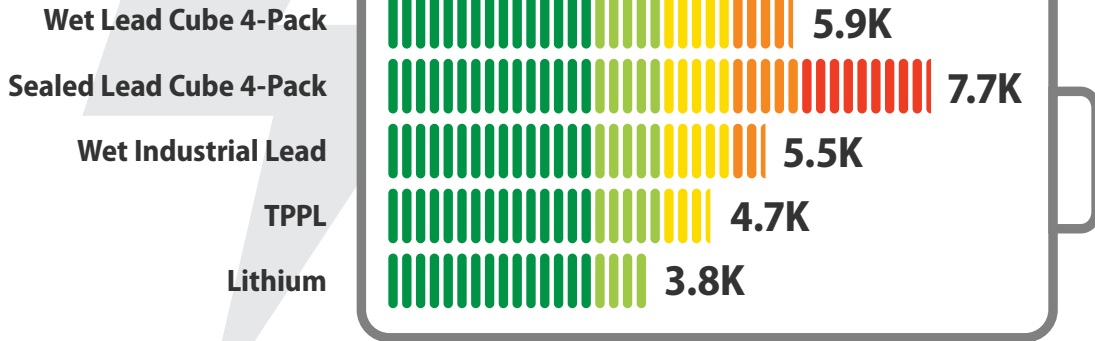

WP Battery Options Total Cost*

**Based on Crown battery replacement and service costs for a 4 year span. Prices and labor rates effective 1/15/2019*