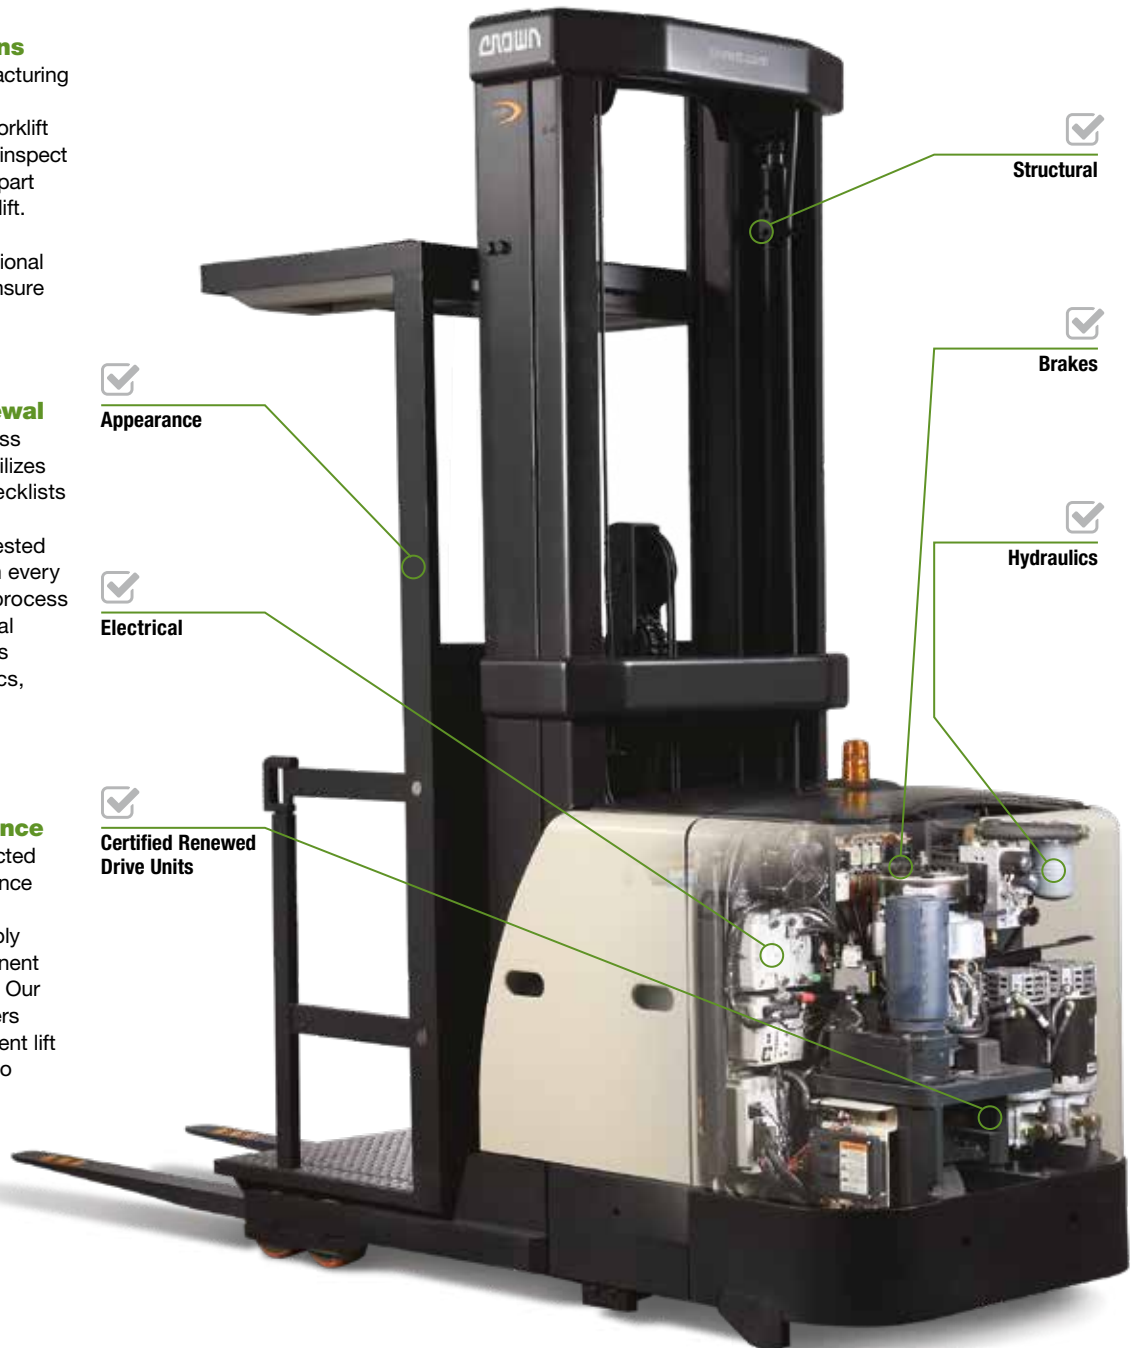

Meticulous Inspections

Our factory-based remanufacturing process begins with Crown technicians stripping each forklift to its frame to meticulously inspect and repair or replace every part that goes back into the forklift. Every remanufactured truck undergoes extensive operational and safety inspections to ensure that it performs like new.

Comprehensive Renewal

The remanufacturing process for each Encore lift truck utilizes detailed model-specific checklists of components that are systematically inspected, tested and replaced as needed on every unit. The remanufacturing process includes electrical, structural and exterior components as well as drive units, hydraulics, steering, brakes, bearings, tires and load wheels.

Guaranteed Performance

Every Encore truck is subjected to comprehensive performance testing and extensive visual inspection following assembly to ensure that every component meets the Encore standard. Our standardized process delivers dependable, quality-consistent lift trucks that are guaranteed to perform like new.

The Smart, Sustainable Choice

For more information, contact your local Crown dealer or visit crown.com.